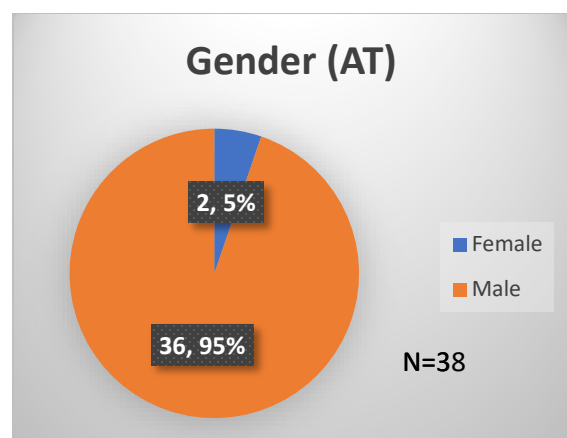

Daily Data Dashboard – March 13, 2023
Demographics for JTDC Population
Monday Morning Midnight Count

Total # of probation Involved youth¹: 1,131

¹ Probation Active: Any youth who is pending sentencing with an active social history, has been formally placed on probation or supervision with Cook County Juvenile Probation on the date of the report.