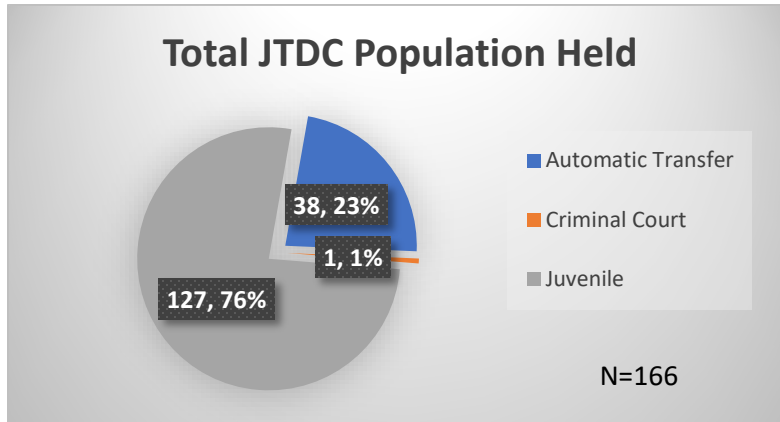

Daily Data Dashboard – March 13, 2023
Demographics for JTDC Population
Monday Morning Midnight Count

Total # of probation Involved youth¹: 1,131

¹ Probation Active: Any youth who is pending sentencing with an active social history, has been formally placed on probation or supervision with Cook County Juvenile Probation on the date of the report.

*Age, Gender and Race for Criminal Court population (N=1) is not represented in this report.

Data sources: cFive Supervisor – Probation Population and RMIS – JTDC Population

Daily Data Dashboard – March 13, 2023
Demographics for JTDC Population
Monday Morning Midnight Count