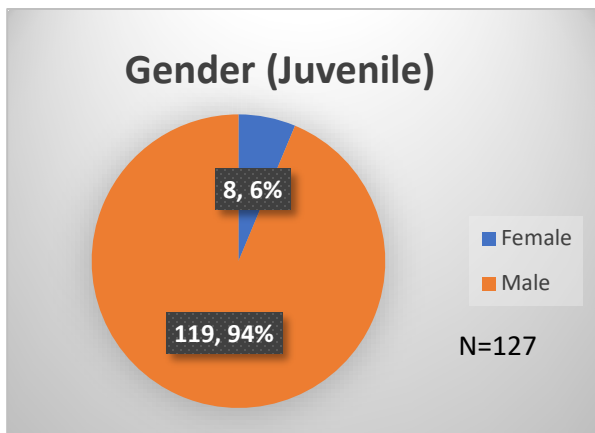

Daily Data Dashboard – March 13, 2023
Demographics for JTDC Population
Monday Morning Midnight Count

Total # of probation Involved youth¹: 1,131

¹ Probation Active: Any youth who is pending sentencing with an active social history, has been formally placed on probation or supervision with Cook County Juvenile Probation on the date of the report.