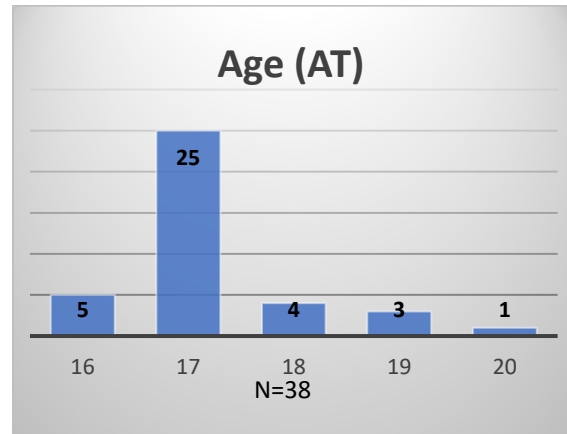

Daily Data Dashboard – March 13, 2023
Demographics for JTDC Population
Monday Morning Midnight Count

Total # of probation Involved youth¹: 1,131

¹ Probation Active: Any youth who is pending sentencing with an active social history, has been formally placed on probation or supervision with Cook County Juvenile Probation on the date of the report.

*Age, Gender and Race for Criminal Court population (N=1) is not represented in this report.

Data sources: cFive Supervisor – Probation Population and RMIS – JTDC Population

Daily Data Dashboard – March 13, 2023
Demographics for JTDC Population
Monday Morning Midnight Count