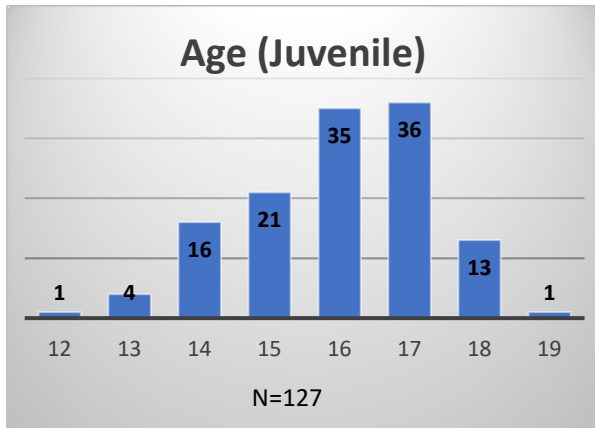

Daily Data Dashboard – March 13, 2023
Demographics for JTDC Population
Monday Morning Midnight Count

Total # of probation Involved youth¹: 1,131

¹ Probation Active: Any youth who is pending sentencing with an active social history, has been formally placed on probation or supervision with Cook County Juvenile Probation on the date of the report.

*Age, Gender and Race for Criminal Court population (N=1) is not represented in this report.

Data sources: cFive Supervisor – Probation Population and RMIS – JTDC Population

Daily Data Dashboard – March 13, 2023
Demographics for JTDC Population
Monday Morning Midnight Count